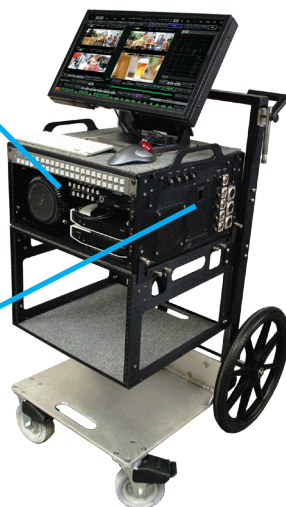

NX Systems with Speakon Connections

NX4 System