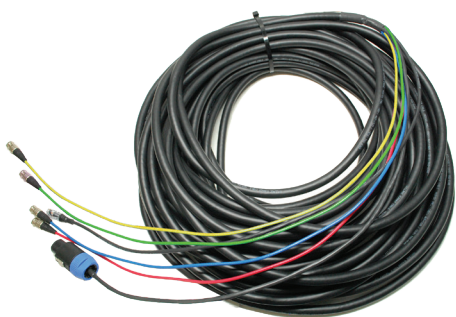

4-SDI Village Runner with Speak-on