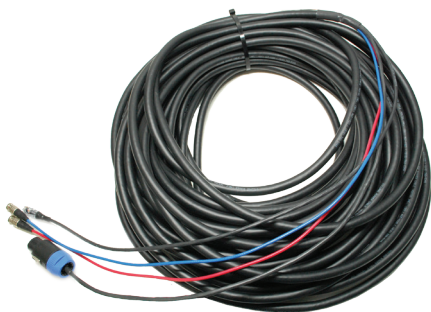

Nebtek Village Runner Multi-pin Cable

Each Village Runner cable contains Coaxial 3G SDI rated lines (2 or 4), two audio lines, one ethernet cable, and one AC power cable built into one cable. Flexible battle tested cable for video village runs.

Final Cable Diameter: 0.536" for 2 SDI lines
0.604" for 4 SDI lines

2-SDI Village Runner with Speak-on